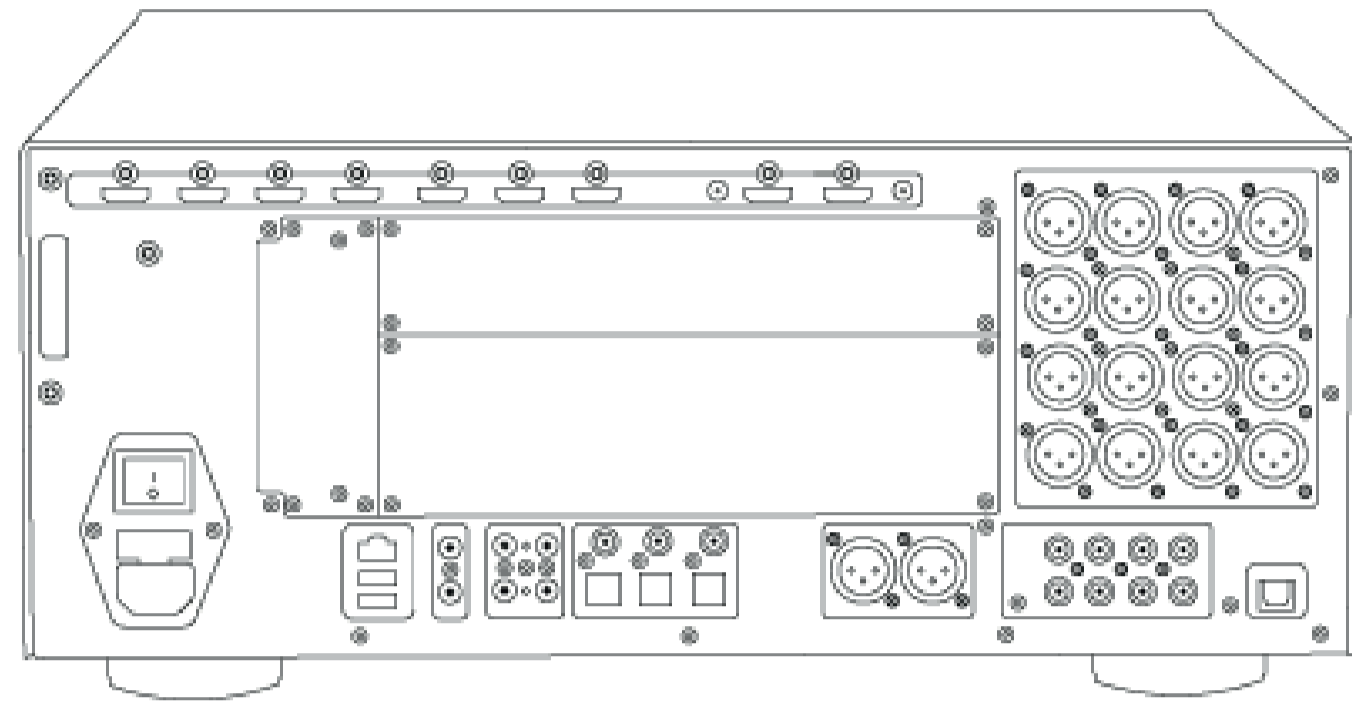

STORM|AUDIO

PRODUCT VARIATION ISP ELITE MK3

ISP Elite 16 Analog MK3

INCLUDED MODULES

None

AVAILABLE OPTIONAL MODULES

Output upgrades

- 16 to 24 XLR upgrade
- 16 to 32 XLR upgrade
- 32 digital AES/EBU upgrade

Input upgrades

- 16 DCI AES/EBU upgrade

Input / Output upgrades

- 32 digital AoIP AES67 IN/OUT upgrade