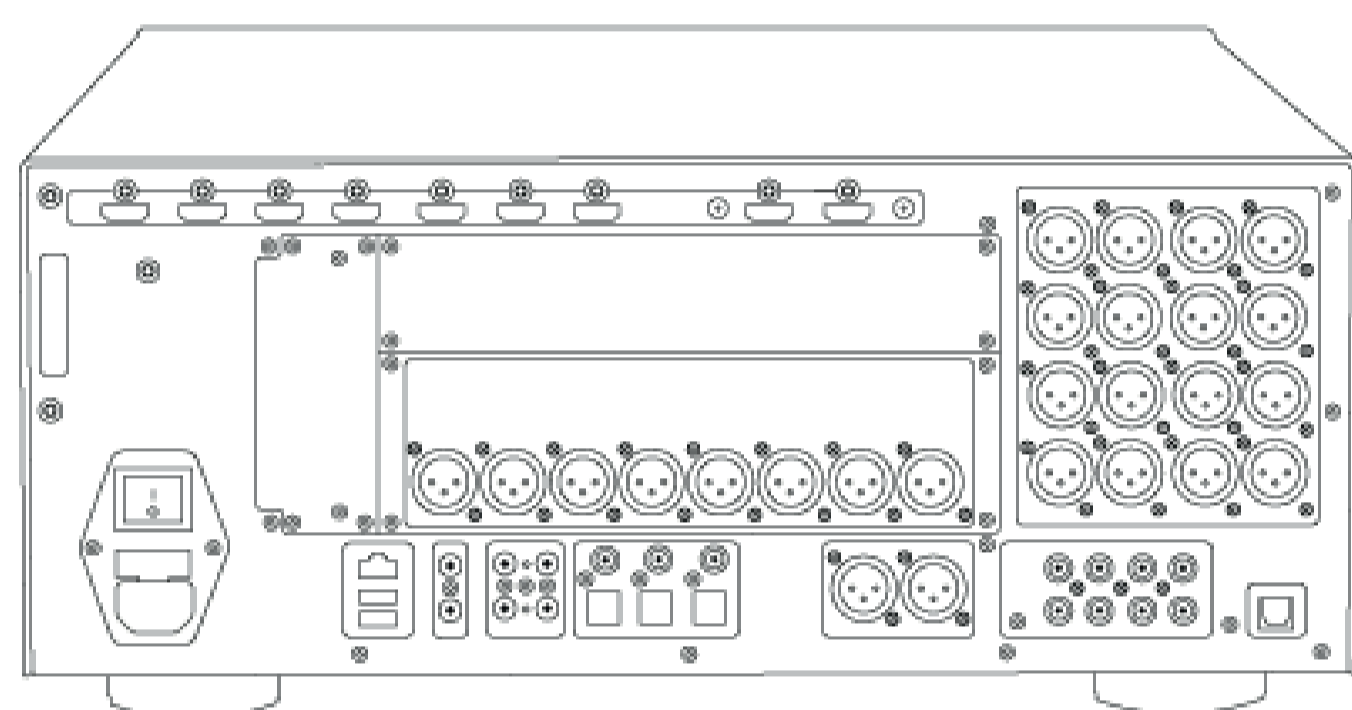

ISP Elite 24 Analog MK3

INCLUDED MODULES

- 16 to 24 XLR upgrade

AVAILABLE OPTIONAL MODULES

Output upgrades

- 24 to 32 XLR upgrade
- 32 digital AES/EBU upgrade

Input upgrades

- 16 DCI AES/EBU upgrade

Input / Output upgrades

- 32 digital AoIP AES67 IN/OUT upgrade