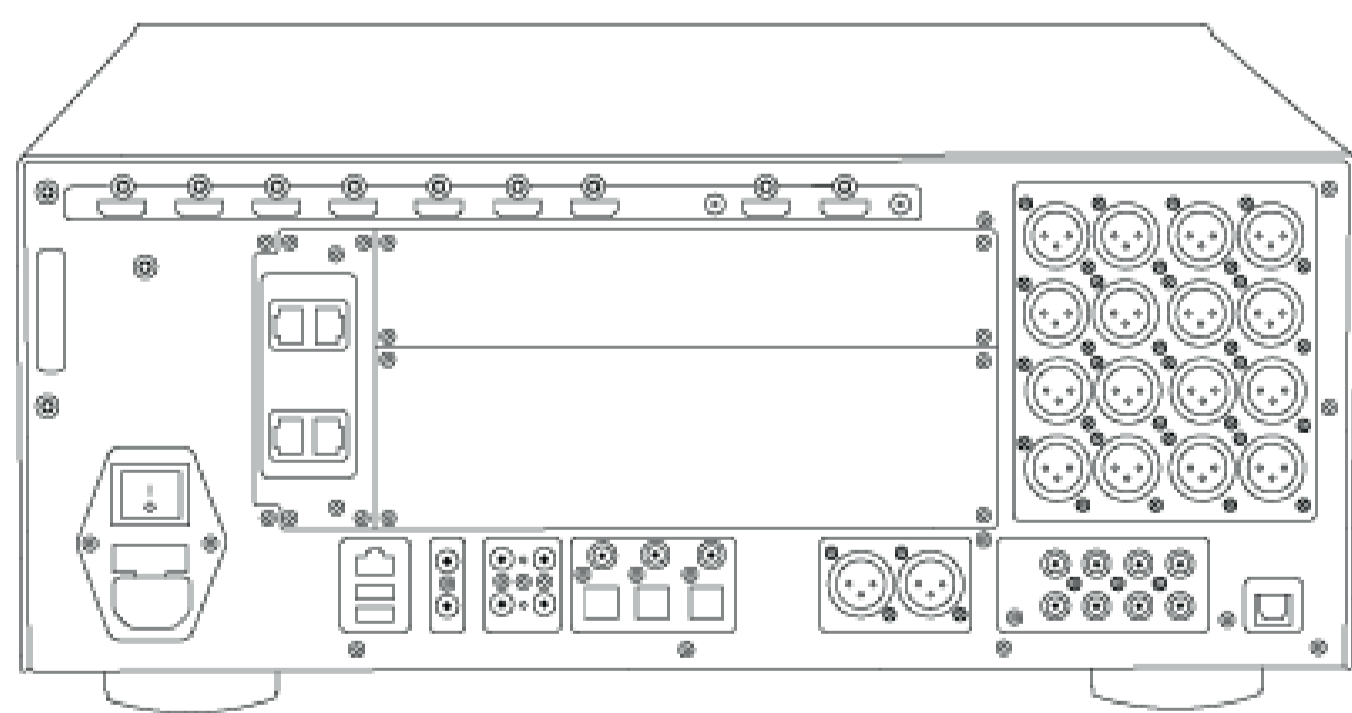

ISP Elite 32 Digital AES MK3

INCLUDED MODULES

- 32 digital AES/EBU upgrade

AVAILABLE OPTIONAL MODULES

Output upgrades

- 16 to 24 XLR upgrade
- 16 to 32 XLR upgrade

Input upgrades

- 16 DCI AES/EBU upgrade