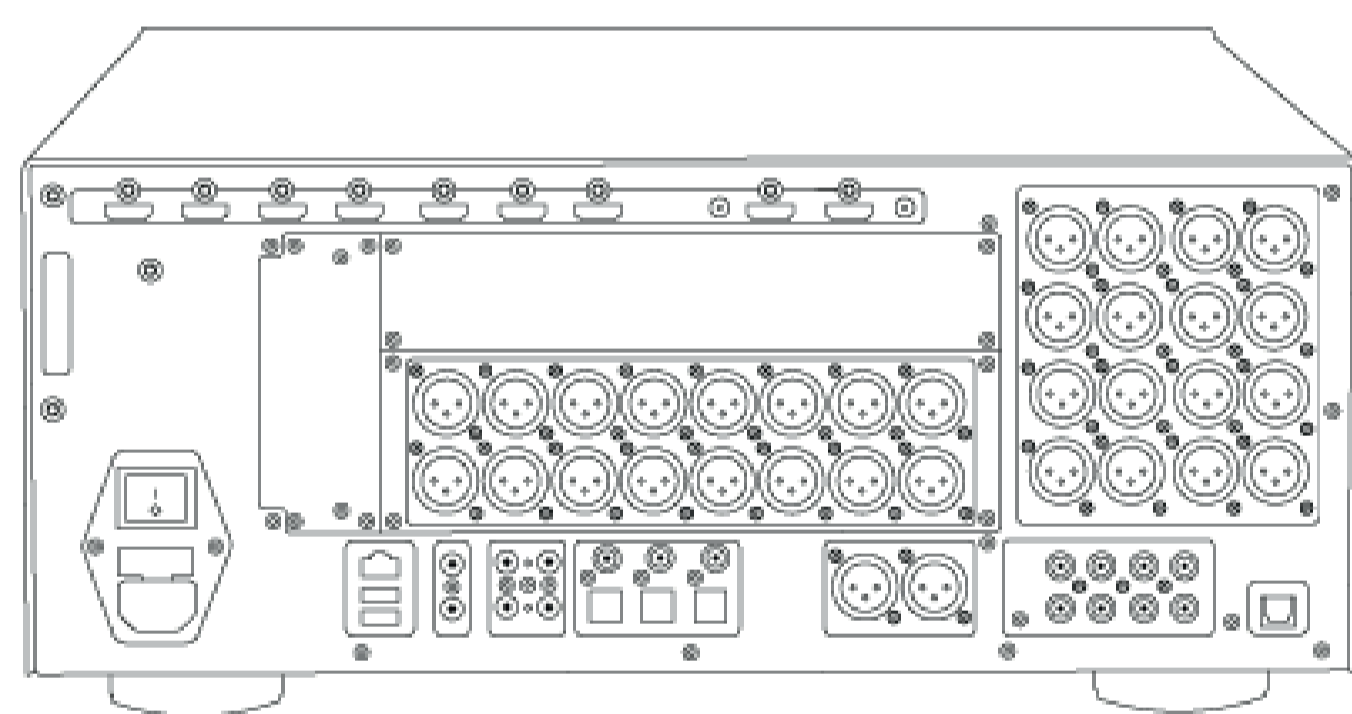

ISP Elite 32 Analog MK3

INCLUDED MODULES

- 16 to 32 XLR upgrade

AVAILABLE OPTIONAL MODULES

Output upgrades

- 32 digital AES/EBU upgrade

Input upgrades

- 16 DCI AES/EBU upgrade

Input / Output upgrades

- 32 digital AoIP AES67 IN/OUT upgrade